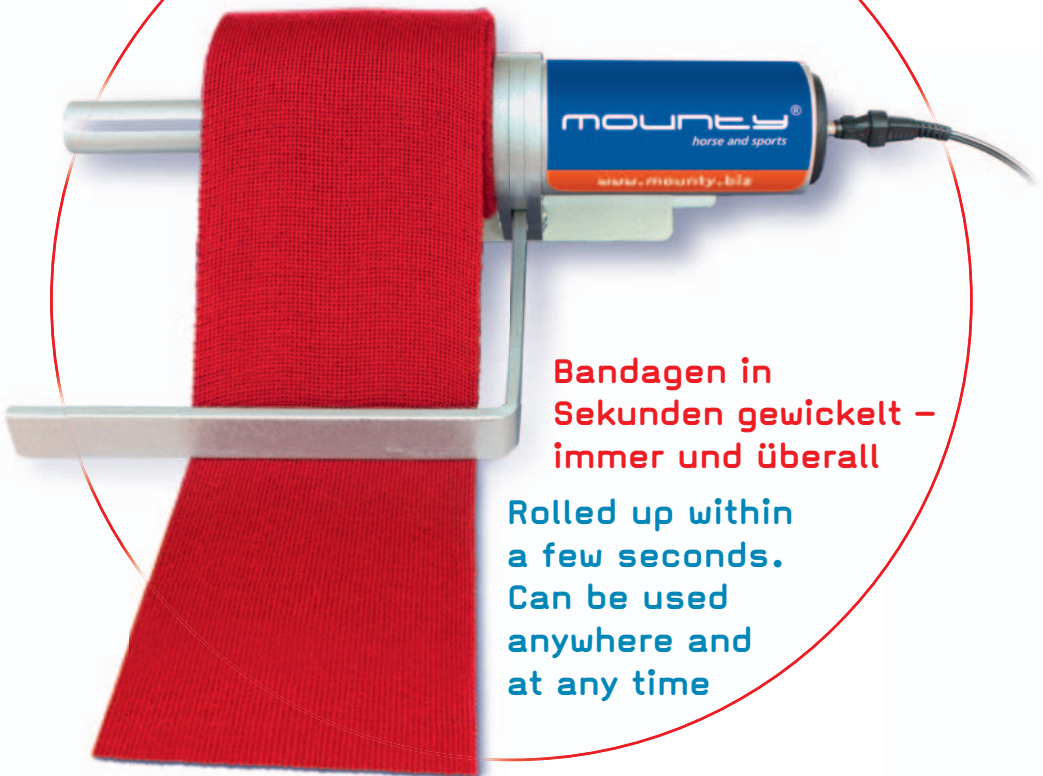

Roll-Up

**Bandagen in
Sekunden gewickelt –
immer und überall**

**Rolled up within
a few seconds.
Can be used
anywhere and
at any time**

Roll-Up

**Bandagen wickeln – schnell,
einfach und sauber**

**At last!
A handy device that
rolls up bandages quickly
and keeps out dirt**

**Insert one
end of the
bandage into
the slit on the
spindle.
Pull the bandage up
against the 'arm'
switch with both
hands to activate.**

**Bandage
abziehen**

Remove bandage

Roll-Up einhängen, Bandage einschieben und mit beiden Händen anheben. So wird gleichmäßig und so straff wie gewünscht aufgerollt.

Verschmutzungen wie z. B. Sand werden unproblematisch abgestreift. Am Schluss Bandage loslassen, der Bügelschalter fällt nach unten, und der kraftvolle Getriebemotor stoppt automatisch.

First, attach **Roll-Up** to its wall mounting. Then insert one end of the bandage into the slit on the spindle. Pull the bandage up against the 'arm' switch with both hands to activate.

The bandage will now be rolled up as tightly as you require.

Dirt (e.g. sand) can be conveniently brushed off the bandage as it is wound onto the spindle.

When the bandage is completely rolled up, simply let go. The arm switch drops down, and the powerful motor automatically cuts out. Now remove the neatly rolled-up bandage from the spindle and roll up your next bandage.